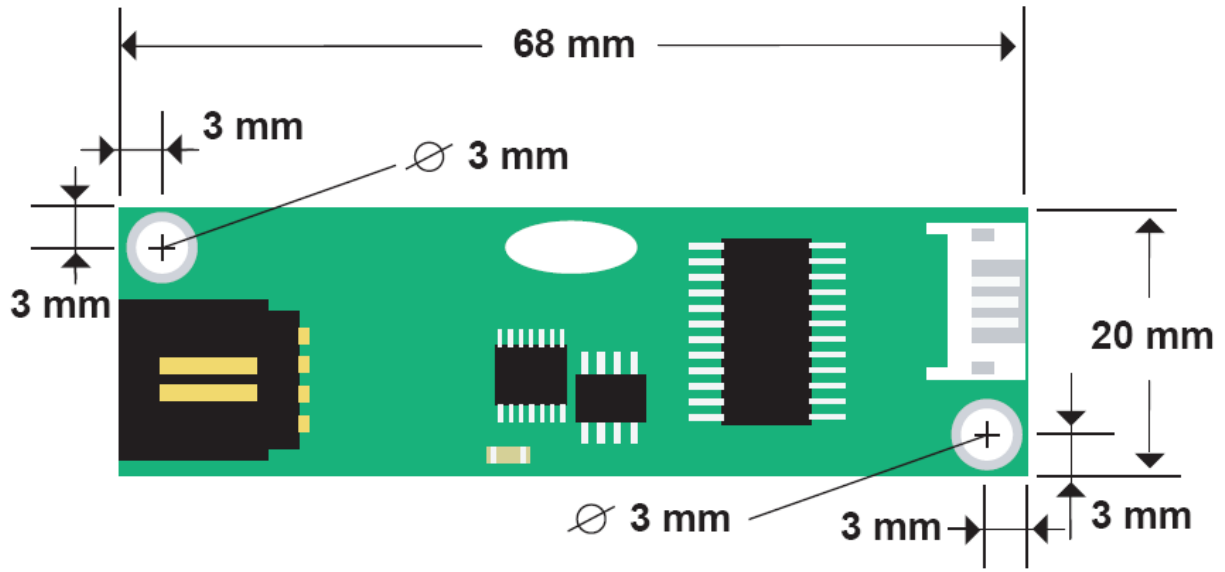

# 4-Wire USB

SE-E04U CONTROLLER